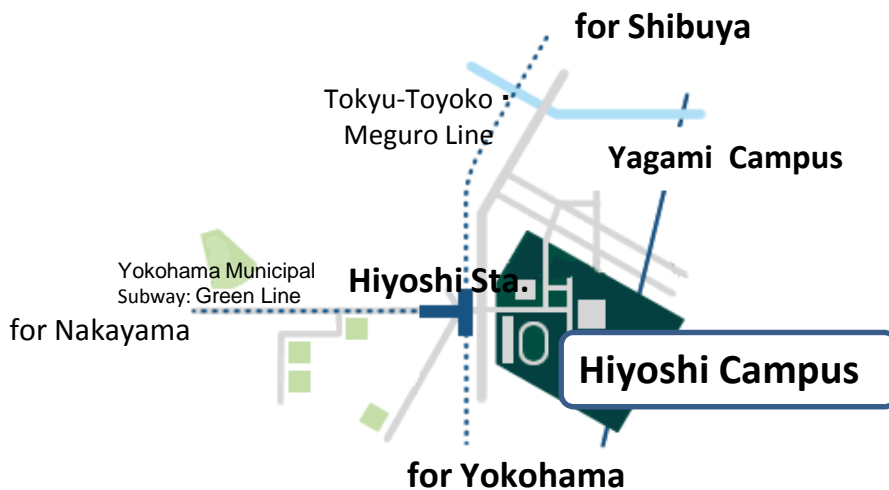

Hiyoshi Campus Map

Address:
4-1-1 Hiyoshi, Kohoku-ku, Yokohama,
Kanagawa 223-8521 Japan

- ◇ 1 min. walk from Hiyoshi Station
- Tokyu-Toyoko Line
- Tokyu-Meguro Line
- Yokohama Municipal Subway: Green Line