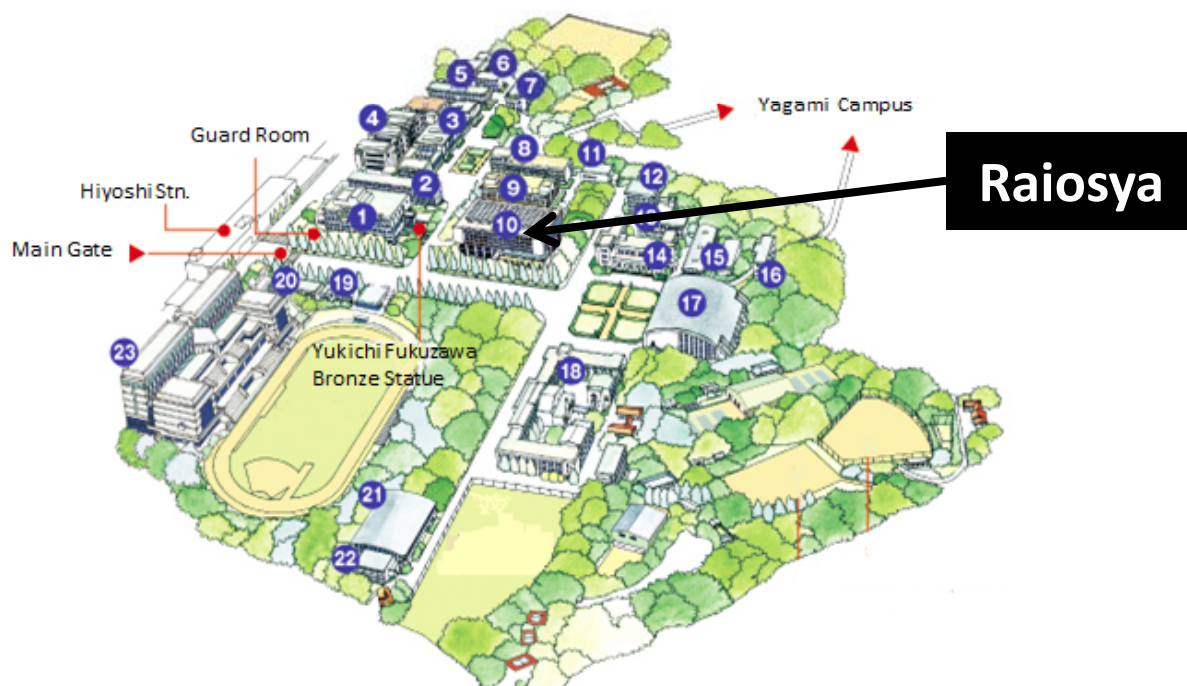

Hiyoshi Campus Map

Address:
4-1-1 Hiyoshi, Kohoku-ku, Yokohama,
Kanagawa 223-8521 Japan

- ◇ 1 min. walk from Hiyoshi Station
- Tokyu-Toyoko Line
- Tokyu-Meguro Line
- Yokohama Municipal Subway: Green Line

1	Hiyoshi Library (Hiyoshi Media Center)	2	Fourth Building, Section A Section A	3	Fourth Building, Section B Section B
4	Fourth Building Independence Wing (Dokuritsukan)	5	Fifth Building	6	Sixth Building
7	Third Building	8	Student Union Building "Jukusei-Kaikan"	9	Cafeteria Building
10	Raiosha	11	University Co-op	12	Fujiyama Memorial Hall
13	Seventh Building	14	Second Building	15	Gymnasium, Judo and Kendo Hall
16	Eighth Building	17	Hiyoshi Commemorative Hall	18	Building One
19	Sports Medicine Research Center	20	Health Center	21	Hiyoshi Kaido
22	Senior High School Judo Gymnasium	23	Collaboration Complex (Kyosei-Kan)		