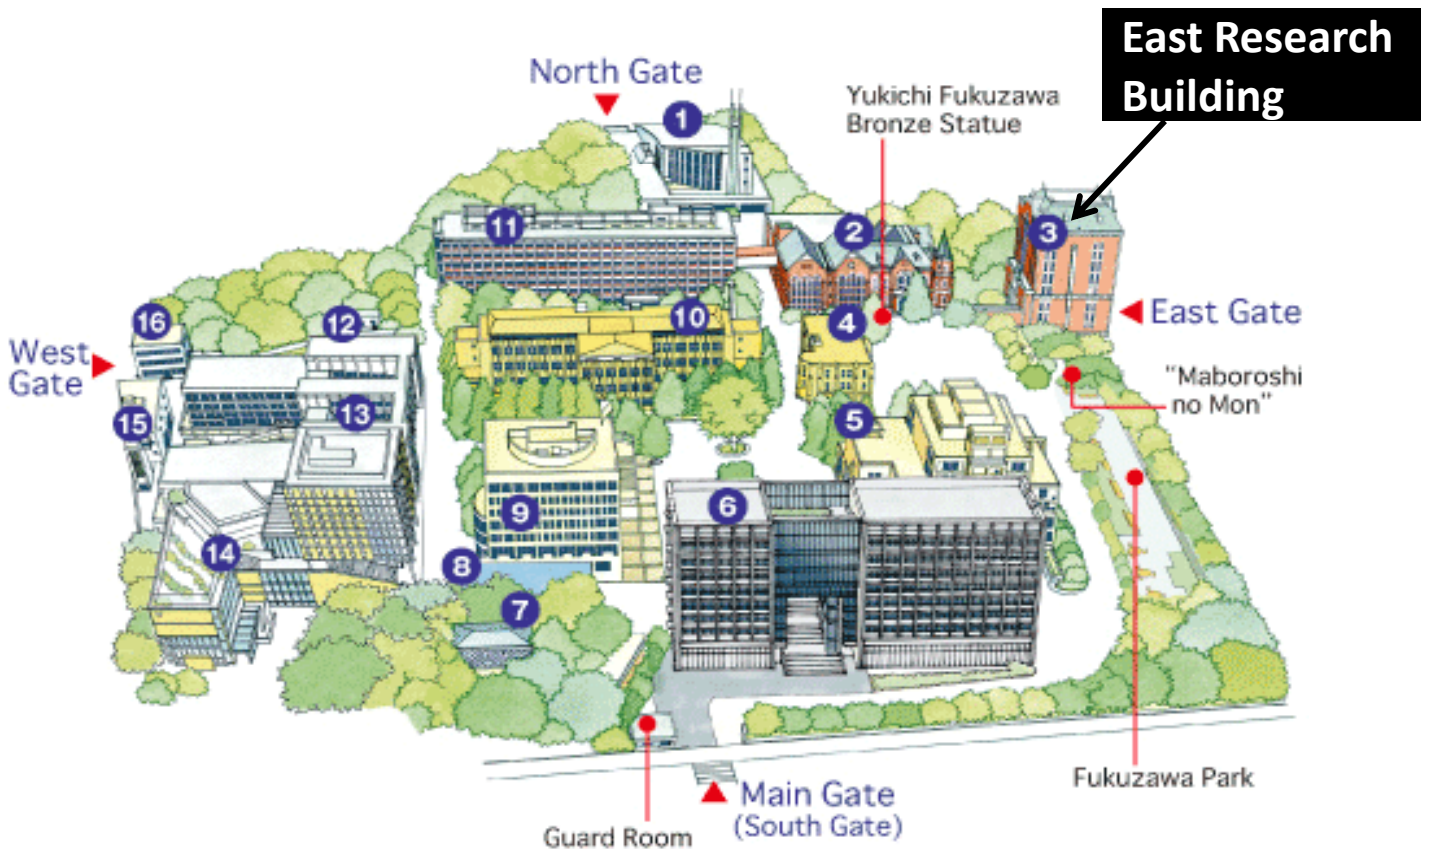

Mita Campus Map

Address:
2-15-45 Mita, Minato-ku, Tokyo,
108-8345 Japan

Phone:
+81-3-5427-1517

- ◇ 8 min. walk from Tamachi Station
(JR Yamanote Line or
JR Keihin-Tohoku Line)
- ◇ 7 min. walk from Mita Station
(Subway Asakusa Line or
Subway Mita Line)
- ◇ 8 min. walk from Akabanebashi Station
(Subway Oedo Line)

1	North Building	2	Old University Library	3	East Research Building
4	Keio Corporate Administration "Jukukan-kyoku"	5	New University Library	6	South School Building
7	Public Speaking Hall "Mita Enzetsu-kan"	8	Temporary Office Building (removed)	9	Graduate School Building
10	First School Building	11	Faculty Research Building	12	Keio Trade Union
13	West School Building	14	South Building	15	University Co-op
16	West Building				