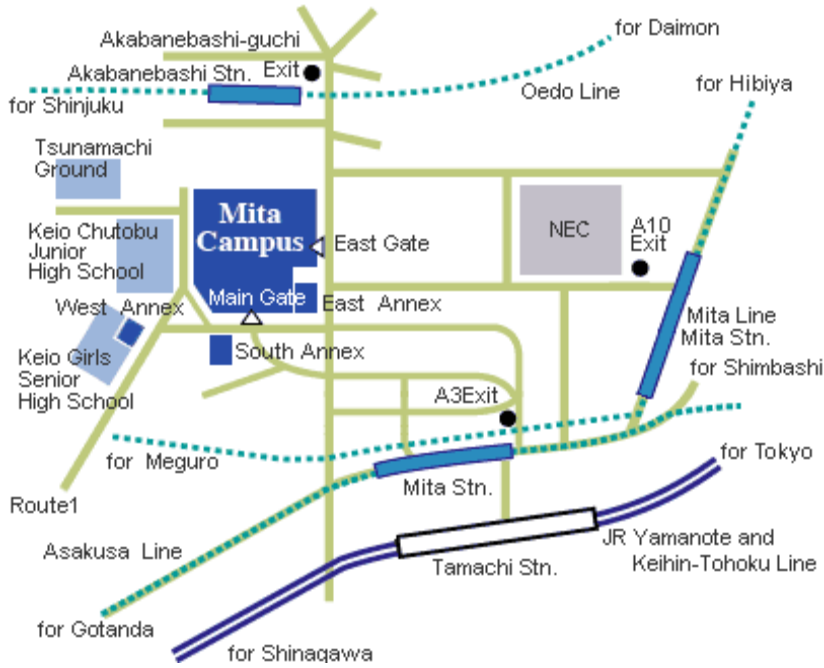

Mita Campus Map

Address:
2-15-45 Mita, Minato-ku, Tokyo,
108-8345 Japan

Phone:
+81-3-5427-1517

- ◇ 8 min. walk from Tamachi Station
(JR Yamanote Line or
JR Keihin-Tohoku Line)
- ◇ 7 min. walk from Mita Station
(Subway Asakusa Line or
Subway Mita Line)
- ◇ 8 min. walk from Akabanebashi Station
(Subway Oedo Line)

1	North Building	2	Old University Library	3	East Research Building
4	Keio Corporate Administration "Jukukan-kyoku"	5	New University Library	6	South School Building
7	Public Speaking Hall "Mita Enzetsu-kan"	8	Temporary Office Building (removed)	9	Graduate School Building
10	First School Building	11	Faculty Research Building	12	Keio Trade Union
13	West School Building	14	South Building	15	University Co-op
16	West Building				